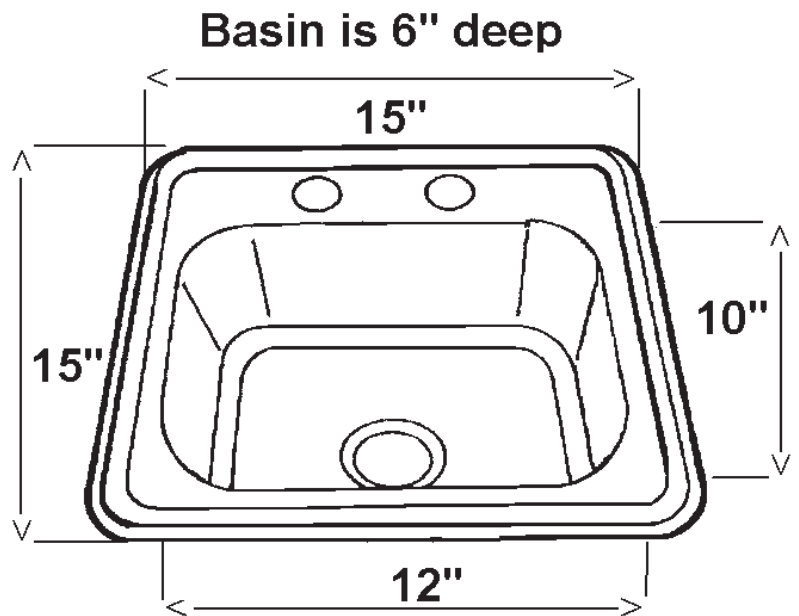

BAR SINK PACKAGE

Cat. No.
5863

W: 15"
D: 15"

Spout Height: 10 1/4"

*Brass bowls are **not** coated and will tarnish. Customer care is required.

Interior Dimensions:

Basin Interior: 12" x 10"
Basin Depth: 6"

Features:

- ▶ 20 Gauge Metal
- ▶ Includes Sink, Faucet, and Strainer
- ▶ No Overflow
- ▶ Save \$55.00 By Purchasing This Package

Finishes:

SP Polished Stainless

Compliance Certification
Meets or exceeds the following specifications: ASME A112.19.3-2001 (and 19.6M) for Stainless fixtures.